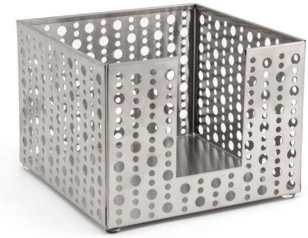

Use for teas, sugar packets, stirrers or as an organizer.

1. 9" x 6" SS Holder, Dots
9 x 6 x 2.25
Pack 4
BHO042BSS21
Fits (6) 5oz Square Glass Samplers™
ASA012CLG23
Page 161

2. 11" SS Holder, Dots
11 x 2.75 x 1.5
Pack 6
BHO043BSS22
Fits (4) 5oz Square Glass Samplers™
ASA012CLG23
Page 161

3. SS Napkin Holder, Dots
5.5 x 5.5 x 4
Pack 4
BHO039BSS21

4. Footed SS Drip Tray
6 x 6 x 1
Pack 6
BPT036BSS22
Shown with:
38oz Drinkwise® Carafe
ACF003CLT22
Page 124
38oz Self Pour/Close Lid
ACF006FRT23
Page 124
Beverage Carafe Labels
ACF010GYT88
Page 125

See more Dots items on pages 202-205.

5. SS Taco Holder, Dots
4 x 8 x 2
Pack 12
DHO001BSS23

Shown with:
5" Servewise® Pocket
DHO002NAW28
Page 132