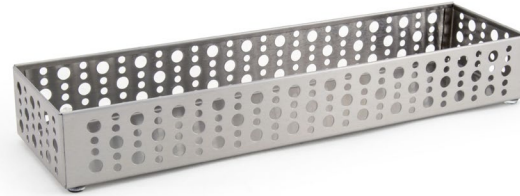

Use for teas, sugar packets, stirrers or as an organizer.

1. 9" x 6" SS Holder, Dots
9 x 6 x 2.25
Pack 4
BHO042BSS21
Fits (6) 5oz Square Glass Samplers™
ASA012CLG23
Page 161

2. 11" SS Holder, Dots
11 x 2.75 x 1.5
Pack 6
BHO043BSS22
Fits (4) 5oz Square Glass Samplers™
ASA012CLG23
Page 161

3. SS Napkin Holder, Dots
5.5 x 5.5 x 4
Pack 4
BHO039BSS21

4. Footed SS Drip Tray
6 x 6 x 1
Pack 6
BPT036BSS22
Shown with:
38oz Drinkwise® Carafe
ACF003CLT22
Page 124
38oz Self Pour/Close Lid
ACF006FRT23
Page 124
Beverage Carafe Labels
ACF010GYT88
Page 125

See more Dots items on pages 202-205.

5. SS Taco Holder, Dots
4 x 8 x 2
Pack 12
DHO001BSS23

Shown with:
5" Servewise® Pocket
DHO002NAW28
Page 132